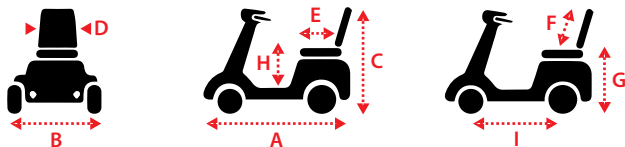

LED lighting system.

Lockable storage drawer underneath the seat.

Extra storage & Shopping bag hook.

Digital LCD Dashboard Display.

Dimensions cm/in

Overall Dimension : A x B x C	120 x 63 x 132cm/47.2 x 24.8 x 52"
Seat Dimension : D x E x F	46 x 41 x 46cm/18 x 16 x 18"
Seat Height from Ground : G	64-69cm/25-27"
Seat Height from Deck : H	41.5-46.5cm/16.3-18.3"
Wheel Base : I	88cm/34.6"

Weight kg/lb

Base	Battery/ea	Seat	Total with Battery	Capacity
70/154	6.5/14	18.5/40.5	114.5/252	136/300

Technical Specs

Max Speed	10kph/6.25mph
Range	30km/19mi
Turn Radius	143cm/56.3"
Ground clearance	10cm/3.9"
Motor	DC 24V, 295W (Rating)/1150W (Max)
Controller	Rhino 2 90A
Battery	12V/22A/H x 4pcs
Charger	5A off-board
Gradient	12°
Front Wheel	10"
Rear Wheel	10"
Brake	intelligent, regenerative, electromagnetic brakes